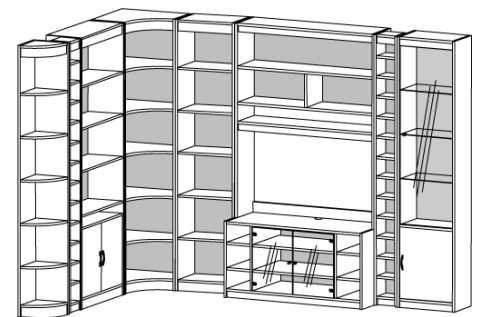

84"H Entertainment Wall
1 x K840C, 2 x K5064, 1 x K8430, 1 x K30DM, 1 x K841C, 2 x K8420, 1 x K20DM, 1 x K5085GD, 1 x K5082, 1 x K5086GD, 1 x K5062
Maple, Cherry or Venge **$2391**

888.700.0440