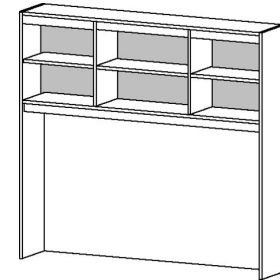

Wall Unit Base With 6 Shelves, Flush Top Panel & Wire Management Cut-Out
 47.25"W x 19.75"D x 23.5"H
 W02 K5082
 Maple, Cherry or Venge **\$249**

Glass Doors With Metal Handles For K5082
 28"W x 20.75"H
 W02 K5086GD **\$119**

Wall Unit Hutch
 47.25"W x 12.25"D x 60.5"H
 W02 K5062
 Maple, Cherry or Venge **\$239**

84"H Wall Unit CD Tower
 7.75"W x 6.75"D x 84"H
 W02 K5064
 Maple, Cherry or Venge **\$125**

Wall Unit Base With 2 Doors, 3 Shelves & Drawer
 63"W x 19.75"D x 26"H
 W02 K5083
 Cherry or Venge **\$475**