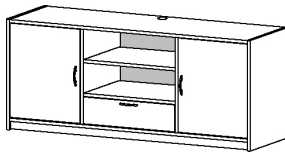

Wall Unit Base With 6 Shelves, Flush Top Panel & Wire Management Cut-Out
 47.25"W x 19.75"D x 23.5"H
 W02 K5082
 Maple, Cherry or Venge **\$249**

Glass Doors With Metal Handles For K5082
 28"W x 20.75"H
 W02 K5086GD **\$119**

Wall Unit Hutch
 47.25"W x 12.25"D x 60.5"H
 W02 K5062
 Maple, Cherry or Venge **\$239**

84"H Wall Unit CD Tower
 7.75"W x 6.75"D x 84"H
 W02 K5064
 Maple, Cherry or Venge **\$125**

Wall Unit Base With 2 Doors, 3 Shelves & Drawer
 63"W x 19.75"D x 26"H
 W02 K5083
 Cherry or Venge **\$475**