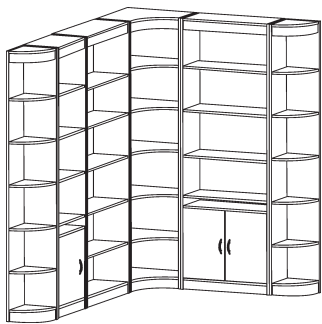

Wall Unit Base With 6 Shelves, Flush Top Panel & Wire Management Cut-Out
 47.25"W x 19.75"D x 23.5"H
 W02 K5082
 Maple, Cherry or Venge **\$249**

Glass Doors With Metal Handles For K5082
 28"W x 20.75"H
 W02 K5086GD **\$119**

Wall Unit Hutch
 47.25"W x 12.25"D x 60.5"H
 W02 K5062
 Maple, Cherry or Venge **\$239**

84"H Wall Unit CD Tower
 7.75"W x 6.75"D x 84"H
 W02 K5064
 Maple, Cherry or Venge **\$125**

Wall Unit Base With 2 Doors, 3 Shelves & Drawer
 63"W x 19.75"D x 26"H
 W02 K5083
 Cherry or Venge **\$475**

Wall Unit Hutch With 3 Shelves For K5083
 63"W x 12"D x 58"H
 W02 K5084
 Cherry or Venge **\$395**

84"H Library Wall
 2 x K840C, 2 x K8430, 1 x K8420, 1 x K841C, K30DM, 1 x K20DM
 Maple, Cherry or Venge **\$1688**