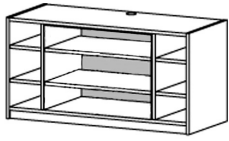

36"H Wide Bookcase
29.5"W x 12"D x 36"H
W02 K3630
Cherry, Maple or Venge **\$125**

30"H Double Bookcase
48"W x 12"D x 30"H
W02 K3050
Cherry, Maple or Venge **\$165**

Glass Doors W/ 3 Shelves
18"W x 55.25"
W02 K5085GD **\$125**

Wall Unit Base With 6 Shelves, Flush Top Panel & Wire Management Cut-Out
 47.25"W x 19.75"D x 23.5"H
 W02 K5082
 Maple, Cherry or Venge **\$249**

Glass Doors With Metal Handles For K5082
 28"W x 20.75"H
 W02 K5086GD **\$119**