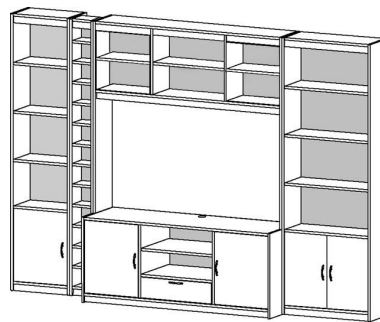

Wall Unit Base With 6 Shelves, Flush Top Panel & Wire Management Cut-Out
 47.25"W x 19.75"D x 23.5"H
 W02 K5082
 Maple, Cherry or Venge **\$249**

Glass Doors With Metal Handles For K5082
 28"W x 20.75"H
 W02 K5086GD **\$119**

Wall Unit Hutch
 47.25"W x 12.25"D x 60.5"H
 W02 K5062
 Maple, Cherry or Venge **\$239**

84"H Wall Unit CD Tower
 7.75"W x 6.75"D x 84"H
 W02 K5064
 Maple, Cherry or Venge **\$125**

Wall Unit Base With 2 Doors, 3 Shelves & Drawer
 63"W x 19.75"D x 26"H
 W02 K5083
 Cherry or Venge **\$475**

Wall Unit Hutch With 3 Shelves For K5083
 63"W x 12"D x 58"H
 W02 K5084
 Cherry or Venge **\$395**

84"H Library Wall
 2 x K840C, 2 x K8430, 1 x K8420, 1 x K841C, K30DM, 1 x K20DM
 Maple, Cherry or Venge **\$1688**